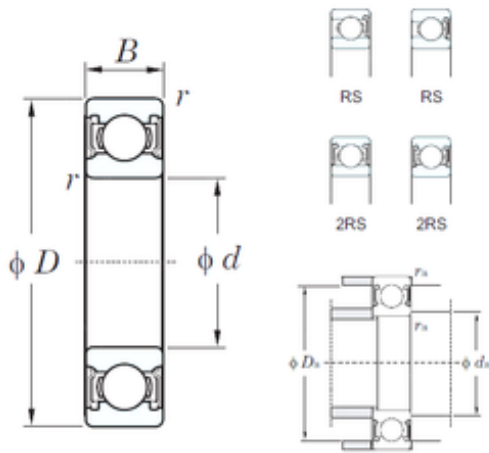

China 608zz Bearing Supplier

6301-2RS Ball Bearings 6301 6302 6303 6305
6306 6307 2RS C3 SKF NSK Koyo Motor
Motorcycle Auto Bearings

Bearing No. 6301-2RS

Size	12x37x12 mm
Bore Diameter	12 mm
Outer Diameter	37 mm
Width	12 mm
d	12 mm
D	37 mm
B	12 mm
C	12 mm
r min.	1 mm
da min.	17 mm
da max	17,5 mm
Da max.	32 mm
ra max.	1 mm
Weight	0,06 Kg
Basic dynamic load rating (C)	9,7 kN
Basic static load rating (C0)	4,2 kN
(Grease) Lubrication Speed	15000 r/min

6301-2RS Bearing 2D drawings and 3D CAD models